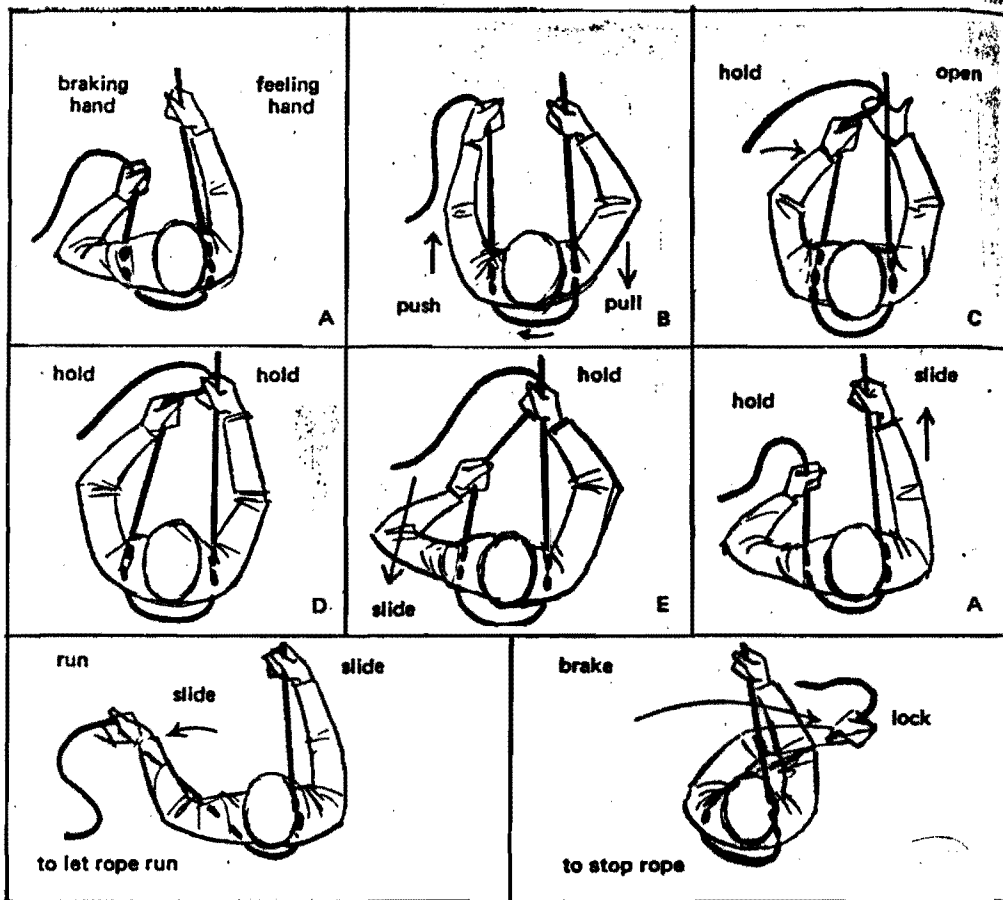

**Search and Rescue Operations
in mountainous terrain**

**Semi-technical Rescue
and Rope Handling**

Blue Ridge Mountain Rescue Group

Pages From Mtn. Rescue Manual
Here

Fig. 3-17

Equipment

Personal:

- Seat Harness
- Tie-in of 1.5M perlon
- Locking Carabiner
- Gloves
- Helmet
- Field Pack